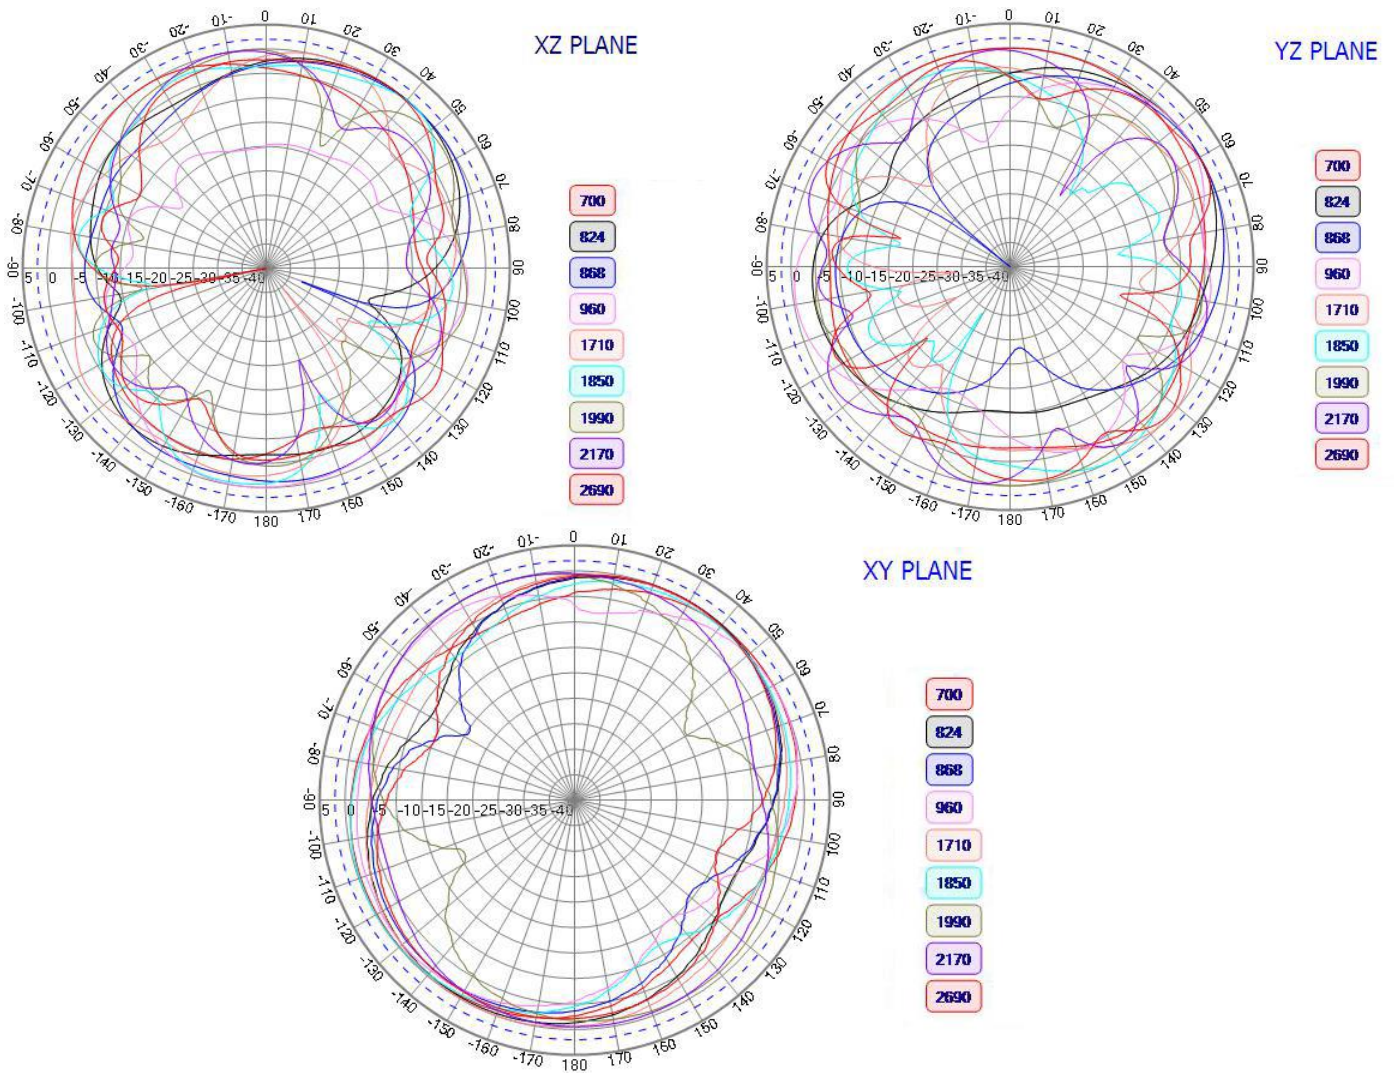

LTE/GNSS/WiFi ANTENNA

Antenna LTE MIMO/GNSS/WiFi
MIMO Mounting E604,
5x RG174/3m, 5x SMA(m)

AO-AKOM-E604LMWM-5S

SECTRON company offers a wide portfolio of LTE/GNSS/WiFi antennas with various versions differing in shape, level of gain and manner of attachment. SECTRON guarantees a compatible connection between an antenna and all antenna adaptors produced by SECTRON.

BENEFITS

- MIMO antenna
- Wide range of used technologies

Technology	GSM/UMTS/LTE /Wi-Fi/GPS
Frequency bands	700/800/900/1700/1800/2100/2600 MHz 2,4/5 GHz 1574.42/1602 MHz
Bandwidth	-
Gain	3/2/28 dBi
VSWR	<3.0:1/<2.5:1/<2.0:1
Impedance	50 Ohm
Directivity	Omnidirectional
Beam angle	H 360° V 30°
Polarization	Linear/Linear/R.H.C.P
Maximum input power	10 W
Power voltage	3 – 5 V
Dimensions	Ø110 x 55 mm
Weight	523.45 g
Operating temperature	-20 to +60 °C
Execution	External
Method of attachment	Mounting
Cable type	5 x RG174/U
The cable length	5 x 3 m
Connector type	5 x SMA(m)
IP Code	IP67

DRAWING

Unit:mm

GNSS

Graph S11

Cellular

Graph – S11

WiFi

Graph - S11