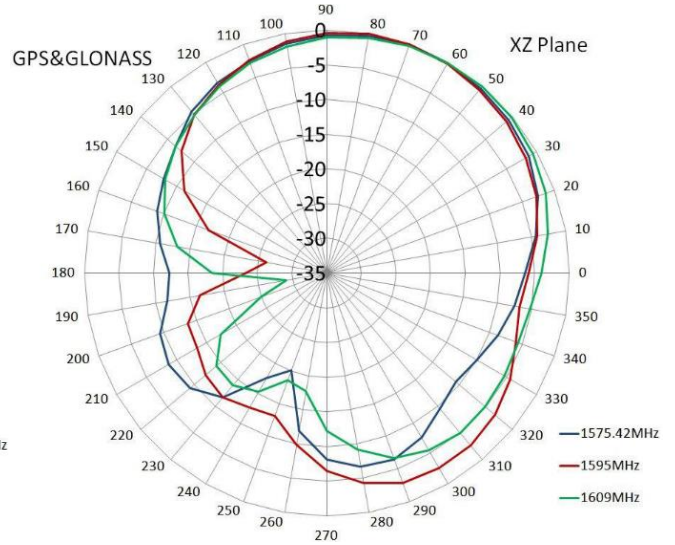

BENEFITS

- MIMO antenna
- Wide range of used technologies

Technology	GSM/UMTS/LTE /Wi-Fi/GPS
Frequency bands	700/800/900/1700/1800/2100/2600 MHz 2,4/5 GHz 1574.42/1602 MHz
Bandwidth	-
Gain	3/2/28 dBi
VSWR	<3.0:1/<2.5:1/<2.0:1
Impedance	50 Ohm
Directivity	Omnidirectional
Beam angle	H 360° V 30°
Polarization	Linear/Linear/R.H.C.P
Maximum input power	10 W
Power voltage	3 – 5 V
Dimensions	Ø110 x 55 mm
Weight	523.45 g
Operating temperature	-20 to +60 °C
Execution	External
Method of attachment	Mounting
Cable type	5 x RG174/U
The cable length	5 x 3 m
Connector type	5 x SMA(m)
IP Code	IP67

DRAWING

Unit:mm

GNSS

Graph S11

Cellular

Graph – S11

WiFi

Graph - S11