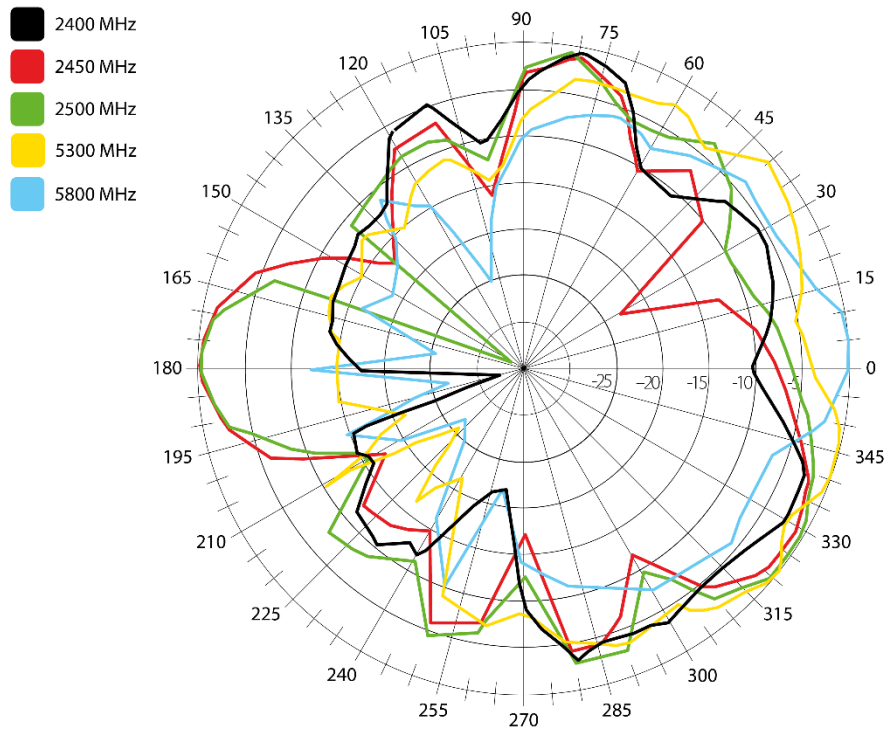

BENEFITS

- MIMO antenna
- Wide range of used technologies

Technology	GSM/UMTS/LTE /Wi-Fi/GPS
Frequency bands	700/800/900/1700/1800/2100/2600 MHz 2,4/5 GHz 1574.42/1602 MHz
Bandwidth	-
Gain	3/2/28 dBi
VSWR	<3.0:1/<2.5:1/<2.0:1
Impedance	50 Ohm
Directivity	Omnidirectional
Beam angle	H 360° V 30°
Polarization	Linear/Linear/R.H.C.P
Maximum input power	10 W
Power voltage	3 – 5 V
Dimensions	Ø110 x 55 mm
Weight	523.45 g
Operating temperature	-20 to +60 °C
Execution	External
Method of attachment	Mounting
Cable type	5 x RG174/U
The cable length	5 x 3 m
Connector type	5 x SMA(m)
IP Code	IP67

DRAWING

Unit:mm

GNSS

Graph S11

Cellular

Graph – S11

WiFi

Graph - S11