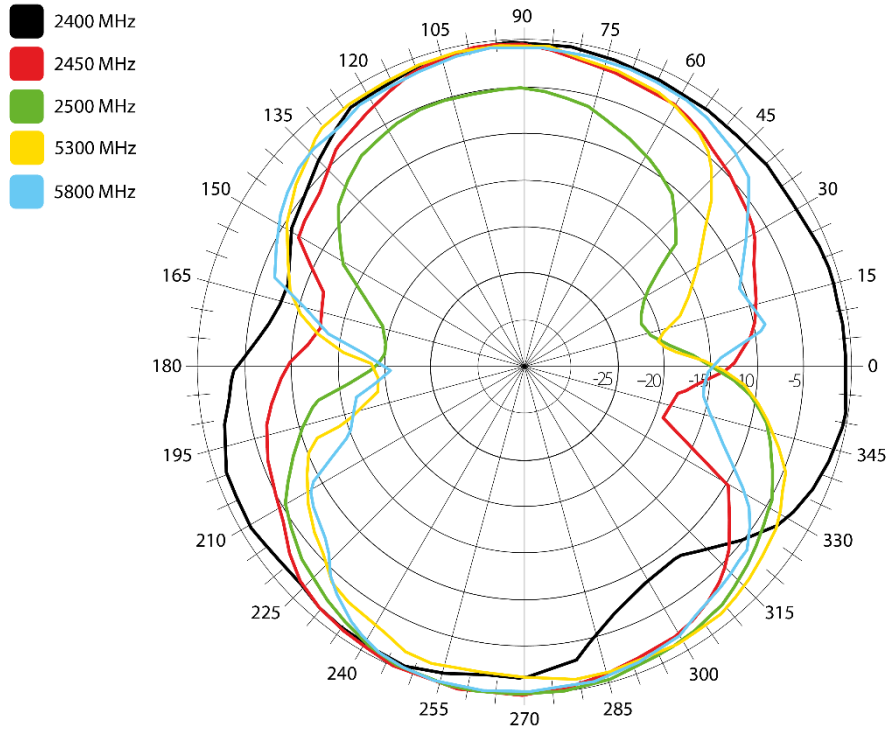

BENEFITS

- MIMO antenna
- Wide range of used technologies

Technology	GSM/UMTS/LTE /Wi-Fi/GPS
Frequency bands	700/800/900/1700/1800/2100/2600 MHz 2,4/5 GHz 1574.42/1602 MHz
Bandwidth	-
Gain	3/2/28 dBi
VSWR	<3.0:1/<2.5:1/<2.0:1
Impedance	50 Ohm
Directivity	Omnidirectional
Beam angle	H 360° V 30°
Polarization	Linear/Linear/R.H.C.P
Maximum input power	10 W
Power voltage	3 – 5 V
Dimensions	Ø110 x 55 mm
Weight	523.45 g
Operating temperature	-20 to +60 °C
Execution	External
Method of attachment	Mounting
Cable type	5 x RG174/U
The cable length	5 x 3 m
Connector type	5 x SMA(m)
IP Code	IP67

DRAWING

Unit:mm

GNSS

Graph S11

Cellular

Graph – S11

WiFi

Graph - S11