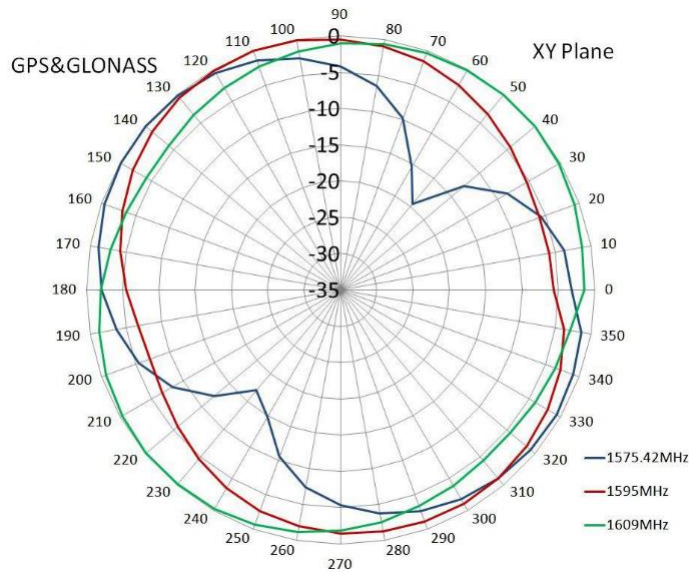

BENEFITS

- MIMO antenna
- Wide range of used technologies

Technology	GSM/UMTS/LTE /Wi-Fi/GPS
Frequency bands	700/800/900/1700/1800/2100/2600 MHz 2,4/5 GHz 1574.42/1602 MHz
Bandwidth	-
Gain	3/2/28 dBi
VSWR	<3.0:1/<2.5:1/<2.0:1
Impedance	50 Ohm
Directivity	Omnidirectional
Beam angle	H 360° V 30°
Polarization	Linear/Linear/R.H.C.P
Maximum input power	10 W
Power voltage	3 – 5 V
Dimensions	Ø110 x 55 mm
Weight	523.45 g
Operating temperature	-20 to +60 °C
Execution	External
Method of attachment	Mounting
Cable type	5 x RG174/U
The cable length	5 x 3 m
Connector type	5 x SMA(m)
IP Code	IP67

DRAWING

Unit:mm

GNSS

Graph S11

Cellular

Graph – S11

WiFi

Graph - S11