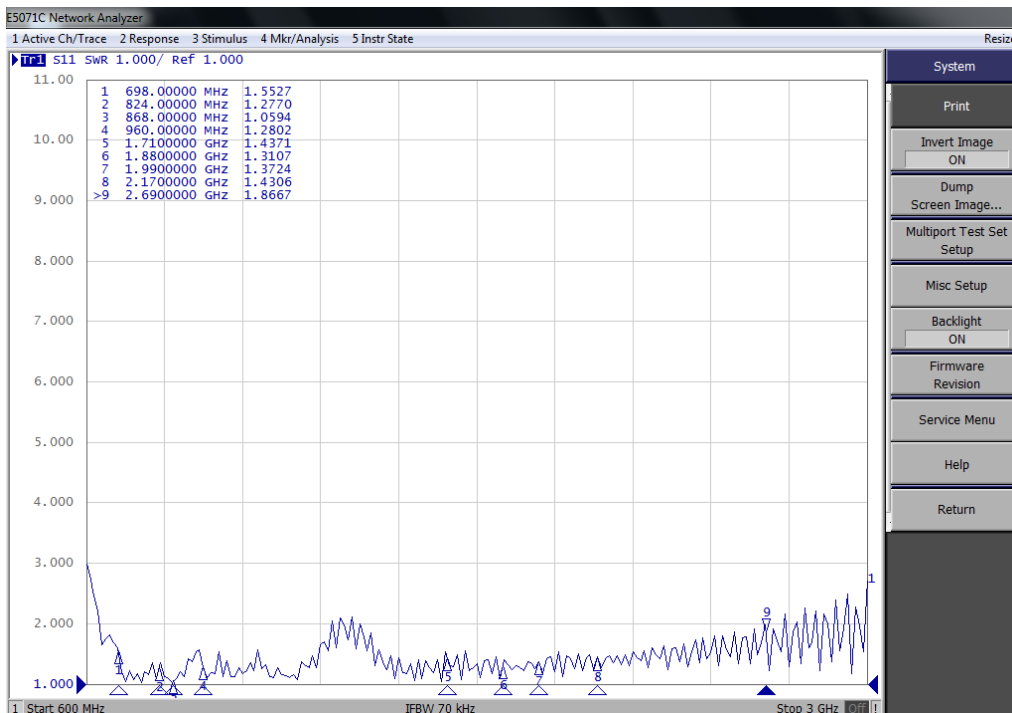

BENEFITS

- MIMO antenna
- Wide range of used technologies

Technology	GSM/UMTS/LTE /Wi-Fi/GPS
Frequency bands	700/800/900/1700/1800/2100/2600 MHz 2,4/5 GHz 1574.42/1602 MHz
Bandwidth	-
Gain	3/2/28 dBi
VSWR	<3.0:1/<2.5:1/<2.0:1
Impedance	50 Ohm
Directivity	Omnidirectional
Beam angle	H 360° V 30°
Polarization	Linear/Linear/R.H.C.P
Maximum input power	10 W
Power voltage	3 – 5 V
Dimensions	Ø110 x 55 mm
Weight	523.45 g
Operating temperature	-20 to +60 °C
Execution	External
Method of attachment	Mounting
Cable type	5 x RG174/U
The cable length	5 x 3 m
Connector type	5 x SMA(m)
IP Code	IP67

DRAWING

Unit:mm

GNSS

Graph S11

Cellular

Graph – S11

WiFi

Graph - S11