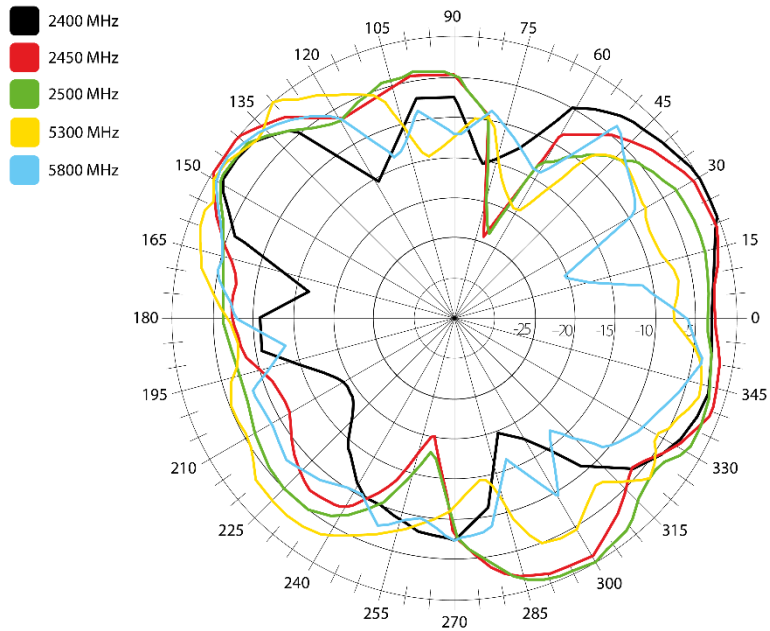

BENEFITS

- MIMO antenna
- Wide range of used technologies

Technology	GSM/UMTS/LTE /Wi-Fi/GPS
Frequency bands	700/800/900/1700/1800/2100/2600 MHz 2,4/5 GHz 1574.42/1602 MHz
Bandwidth	-
Gain	3/2/28 dBi
VSWR	<3.0:1/<2.5:1/<2.0:1
Impedance	50 Ohm
Directivity	Omnidirectional
Beam angle	H 360° V 30°
Polarization	Linear/Linear/R.H.C.P
Maximum input power	10 W
Power voltage	3 – 5 V
Dimensions	Ø110 x 55 mm
Weight	523.45 g
Operating temperature	-20 to +60 °C
Execution	External
Method of attachment	Mounting
Cable type	5 x RG174/U
The cable length	5 x 3 m
Connector type	5 x SMA(m)
IP Code	IP67

DRAWING

Unit:mm

GNSS

Graph S11

Cellular

Graph – S11

WiFi

Graph - S11