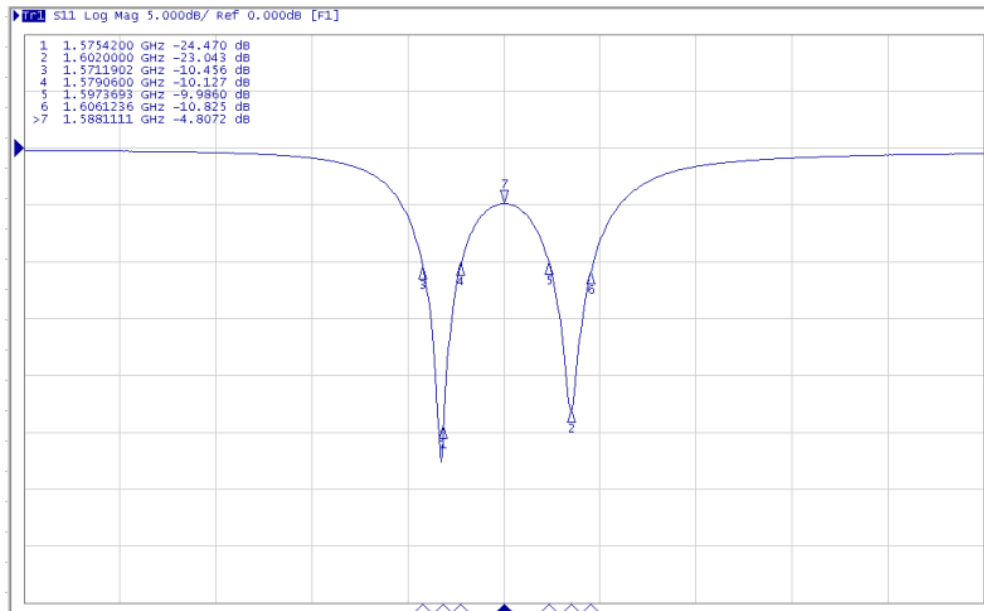

BENEFITS

- MIMO antenna
- Wide range of used technologies

Technology	GSM/UMTS/LTE /Wi-Fi/GPS
Frequency bands	700/800/900/1700/1800/2100/2600 MHz 2,4/5 GHz 1574.42/1602 MHz
Bandwidth	-
Gain	3/2/28 dBi
VSWR	<3.0:1/<2.5:1/<2.0:1
Impedance	50 Ohm
Directivity	Omnidirectional
Beam angle	H 360° V 30°
Polarization	Linear/Linear/R.H.C.P
Maximum input power	10 W
Power voltage	3 – 5 V
Dimensions	Ø110 x 55 mm
Weight	523.45 g
Operating temperature	-20 to +60 °C
Execution	External
Method of attachment	Mounting
Cable type	5 x RG174/U
The cable length	5 x 3 m
Connector type	5 x SMA(m)
IP Code	IP67

DRAWING

Unit:mm

GNSS

Graph S11

Cellular

Graph – S11

WiFi

Graph - S11