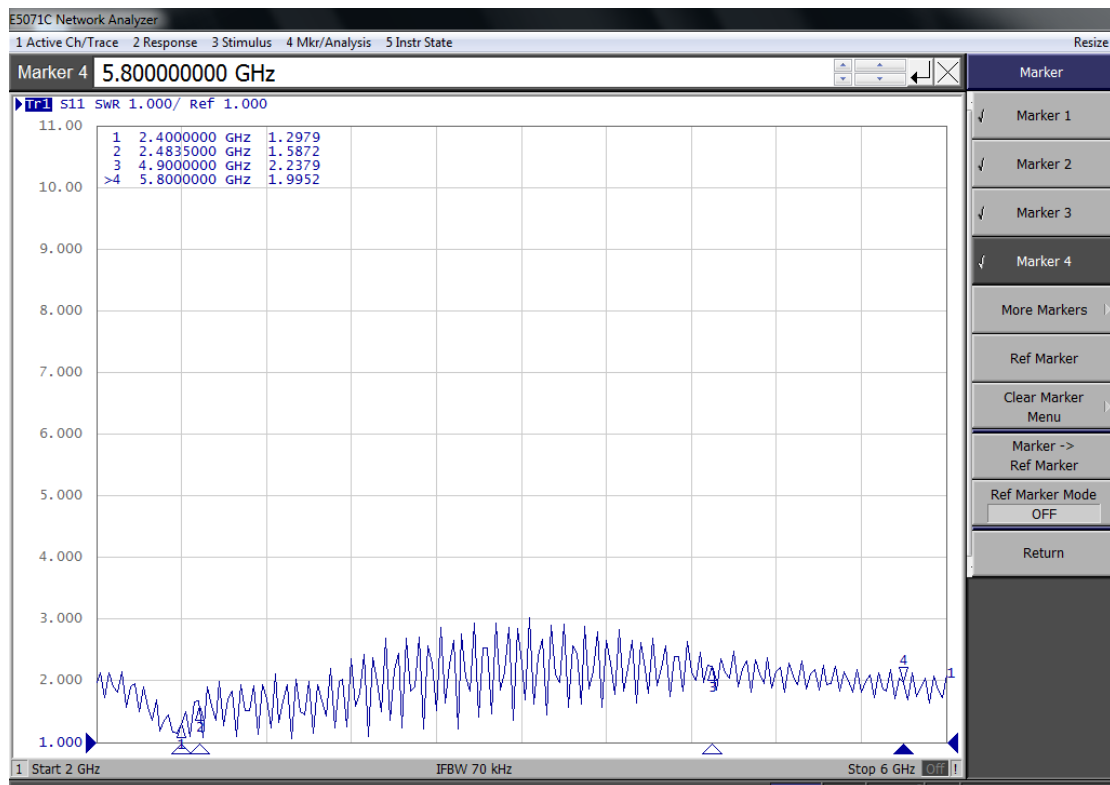

BENEFITS

- MIMO antenna
- Wide range of used technologies

Technology	GSM/UMTS/LTE /Wi-Fi/GPS
Frequency bands	700/800/900/1700/1800/2100/2600 MHz 2,4/5 GHz 1574.42/1602 MHz
Bandwidth	-
Gain	3/2/28 dBi
VSWR	<3.0:1/<2.5:1/<2.0:1
Impedance	50 Ohm
Directivity	Omnidirectional
Beam angle	H 360° V 30°
Polarization	Linear/Linear/R.H.C.P
Maximum input power	10 W
Power voltage	3 – 5 V
Dimensions	Ø110 x 55 mm
Weight	523.45 g
Operating temperature	-20 to +60 °C
Execution	External
Method of attachment	Mounting
Cable type	5 x RG174/U
The cable length	5 x 3 m
Connector type	5 x SMA(m)
IP Code	IP67

DRAWING

Unit:mm

GNSS

Graph S11

Cellular

Graph – S11

WiFi

Graph - S11