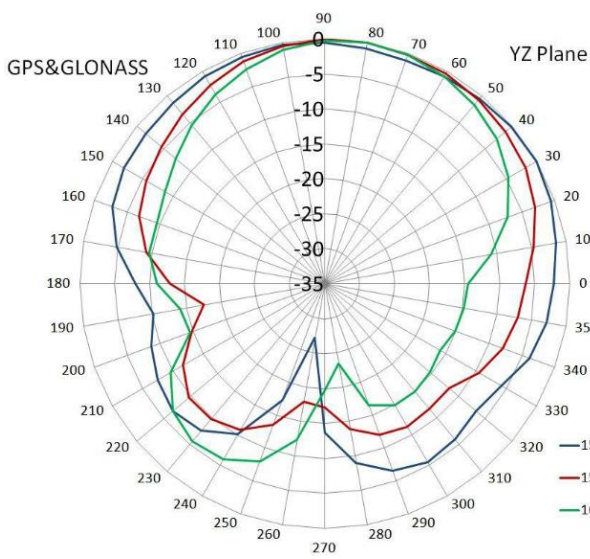

BENEFITS

- MIMO antenna
- Wide range of used technologies

Technology	GSM/UMTS/LTE /Wi-Fi/GPS
Frequency bands	700/800/900/1700/1800/2100/2600 MHz 2,4/5 GHz 1574.42/1602 MHz
Bandwidth	-
Gain	3/2/28 dBi
VSWR	<3.0:1/<2.5:1/<2.0:1
Impedance	50 Ohm
Directivity	Omnidirectional
Beam angle	H 360° V 30°
Polarization	Linear/Linear/R.H.C.P
Maximum input power	10 W
Power voltage	3 – 5 V
Dimensions	Ø110 x 55 mm
Weight	523.45 g
Operating temperature	-20 to +60 °C
Execution	External
Method of attachment	Mounting
Cable type	5 x RG174/U
The cable length	5 x 3 m
Connector type	5 x SMA(m)
IP Code	IP67

DRAWING

Unit:mm

GNSS

Graph S11

Cellular

Graph – S11

WiFi

Graph - S11