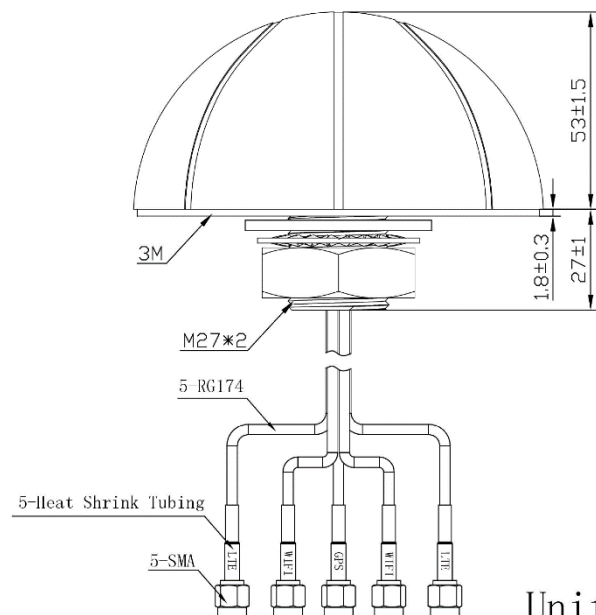

LTE/GNSS/WiFi ANTENNA

Antenna LTE MIMO/GNSS/WiFi
MIMO Mounting E604,
5x RG174/3m, 5x SMA(m)

AO-AKOM-E604LMWM-5S

SECTRON company offers a wide portfolio of LTE/GNSS/WiFi antennas with various versions differing in shape, level of gain and manner of attachment. SECTRON guarantees a compatible connection between an antenna and all antenna adaptors produced by SECTRON.

BENEFITS

- MIMO antenna
- Wide range of used technologies

Technology	GSM/UMTS/LTE /Wi-Fi/GPS
Frequency bands	700/800/900/1700/1800/2100/2600 MHz 2,4/5 GHz 1574.42/1602 MHz
Bandwidth	-
Gain	3/2/28 dBi
VSWR	<3.0:1/<2.5:1/<2.0:1
Impedance	50 Ohm
Directivity	Omnidirectional
Beam angle	H 360° V 30°
Polarization	Linear/Linear/R.H.C.P
Maximum input power	10 W
Power voltage	3 – 5 V
Dimensions	Ø110 x 55 mm
Weight	523.45 g
Operating temperature	-20 to +60 °C
Execution	External
Method of attachment	Mounting
Cable type	5 x RG174/U
The cable length	5 x 3 m
Connector type	5 x SMA(m)
IP Code	IP67

DRAWING

Unit:mm

GNSS

Graph S11

Cellular

Graph – S11

WiFi

Graph - S11