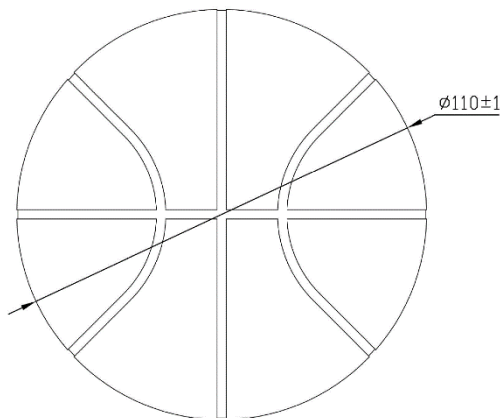

LTE/GNSS/WiFi ANTENNA

Antenna LTE MIMO/GNSS/WiFi
MIMO Mounting E604,
5x RG174/3m, 5x SMA(m)

AO-AKOM-E604LMWM-5S

SECTRON company offers a wide portfolio of LTE/GNSS/WiFi antennas with various versions differing in shape, level of gain and manner of attachment. SECTRON guarantees a compatible connection between an antenna and all antenna adaptors produced by SECTRON.

BENEFITS

- MIMO antenna
- Wide range of used technologies

Technology	GSM/UMTS/LTE /Wi-Fi/GPS
Frequency bands	700/800/900/1700/1800/2100/2600 MHz 2,4/5 GHz 1574.42/1602 MHz
Bandwidth	-
Gain	3/2/28 dBi
VSWR	<3.0:1/<2.5:1/<2.0:1
Impedance	50 Ohm
Directivity	Omnidirectional
Beam angle	H 360° V 30°
Polarization	Linear/Linear/R.H.C.P
Maximum input power	10 W
Power voltage	3 – 5 V
Dimensions	Ø110 x 55 mm
Weight	523.45 g
Operating temperature	-20 to +60 °C
Execution	External
Method of attachment	Mounting
Cable type	5 x RG174/U
The cable length	5 x 3 m
Connector type	5 x SMA(m)
IP Code	IP67

DRAWING

Unit:mm

GNSS

Graph S11

Cellular

Graph – S11

WiFi

Graph - S11